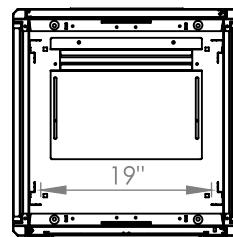

## Technical Drawing

Top View

Bottom View

Front Door  
Opening Angle

Top Inside View

Front View

Side View

Rear View

Dimensions in  
Width & Height

Note: Castors shown fitted for illustration only.

## Part Number

Item Code	Manufacturer Code	Product Description	Height	Width	Depth
824245	LN-FS36U6060-BL-121	19" Free Standing Cabinet	36U	600mm	600mm