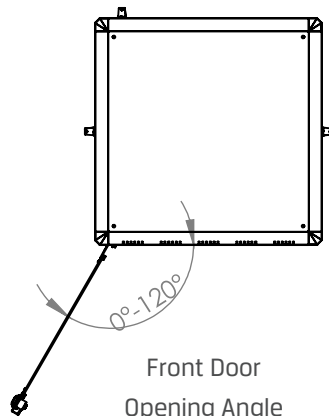

## Technical Drawing

Top View

Bottom View

Front Door  
Opening Angle

Top Inside View

Front View

Side View

Rear View

Dimensions in  
Width & Height

Note: Castors shown fitted for illustration only.

## Part Number

Item Code	Manufacturer Code	Product Description	Height	Width	Depth
824245	LN-FS36U6060-BL-121	19" Free Standing Cabinet	36U	600mm	600mm