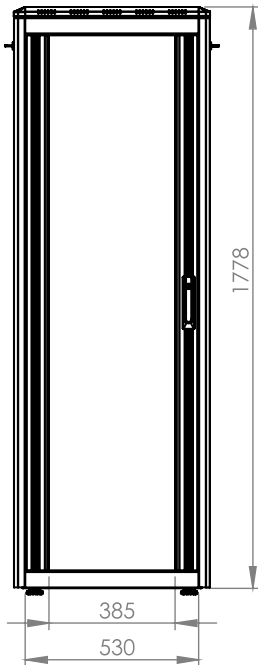

## Technical Drawing

Top View

Bottom View

Front Door  
Opening Angle

Top Inside View

Front View

Side View

Rear View

Dimensions in  
Width & Height

Note: Castors shown fitted for illustration only.

## Part Number

Item Code	Manufacturer Code	Product Description	Height	Width	Depth
824245	LN-FS36U6060-BL-121	19" Free Standing Cabinet	36U	600mm	600mm

# DYNAMIC DATA CABINET

Technical Drawing