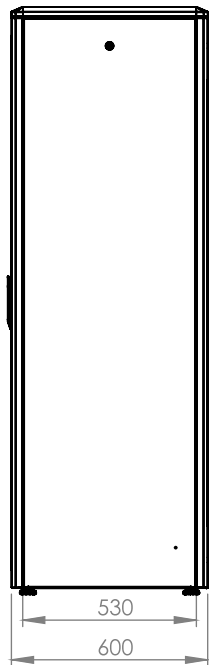

## Technical Drawing

Top View

Bottom View

Front Door  
Opening Angle

Top Inside View

Front View

Side View

Rear View

Dimensions in  
Width & Height

Note: Castors shown fitted for illustration only.

## Part Number

Item Code	Manufacturer Code	Product Description	Height	Width	Depth
824245	LN-FS36U6060-BL-121	19" Free Standing Cabinet	36U	600mm	600mm

# DYNAMIC DATA CABINET

Technical Drawing