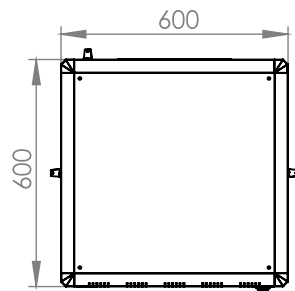

## Technical Drawing

Top View

Bottom View

Front Door  
Opening Angle

Top Inside View

Front View

Side View

Rear View

Dimensions in  
Width & Height

Note: Castors shown fitted for illustration only.

## Part Number

Item Code	Manufacturer Code	Product Description	Height	Width	Depth
824245	LN-FS36U6060-BL-121	19" Free Standing Cabinet	36U	600mm	600mm