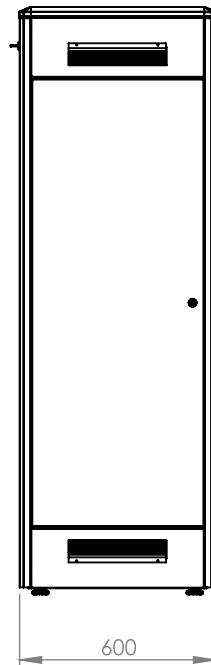

## Technical Drawing

Top View

Bottom View

Front Door  
Opening Angle

Top Inside View

Front View

Side View

Rear View

Dimensions in  
Width & Height

Note: Castors shown fitted for illustration only.

## Part Number

Item Code	Manufacturer Code	Product Description	Height	Width	Depth
824245	LN-FS36U6060-BL-121	19" Free Standing Cabinet	36U	600mm	600mm

# DYNAMIC DATA CABINET

Technical Drawing