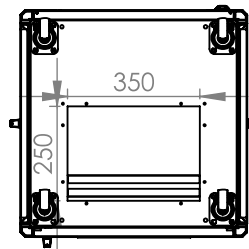

## Technical Drawing

Top View

Bottom View

Front Door  
Opening Angle

Top Inside View

Front View

Side View

Rear View

Dimensions in  
Width & Height

Note: Castors shown fitted for illustration only.

## Part Number

Item Code	Manufacturer Code	Product Description	Height	Width	Depth
824245	LN-FS36U6060-BL-121	19" Free Standing Cabinet	36U	600mm	600mm