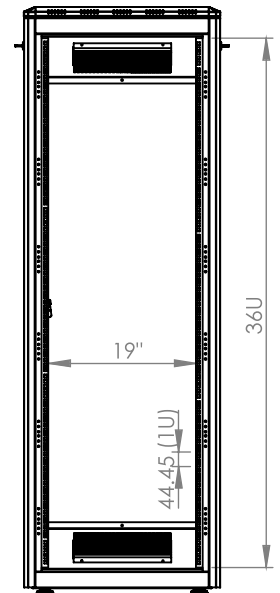

## Technical Drawing

Top View

Bottom View

Front Door  
Opening Angle

Top Inside View

Front View

Side View

Rear View

Dimensions in  
Width & Height

Note: Castors shown fitted for illustration only.

## Part Number

Item Code	Manufacturer Code	Product Description	Height	Width	Depth
824245	LN-FS36U6060-BL-121	19" Free Standing Cabinet	36U	600mm	600mm

# DYNAMIC DATA CABINET

Technical Drawing